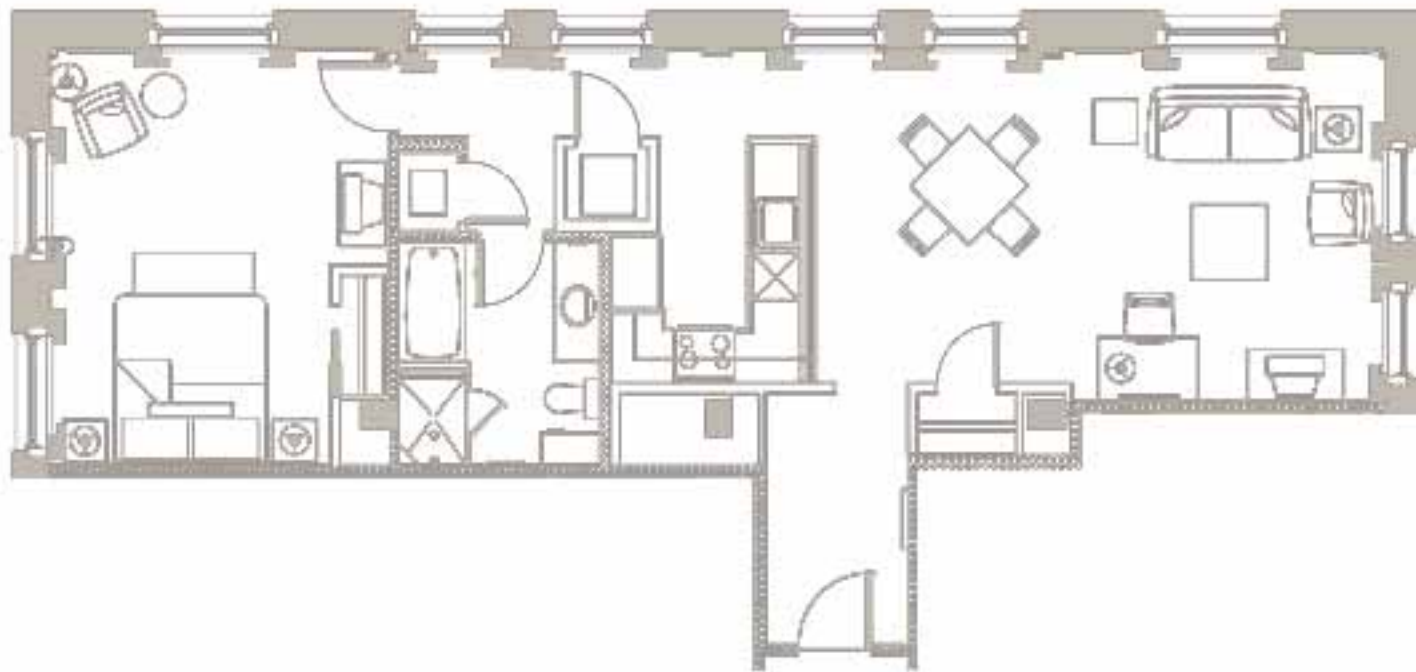

EXECUTIVE APARTMENTS AT THE CHASE PARK PLAZA

YORK

ONE BED/ONE BATH

1040 SQ FT

APARTMENT

673, 773, 873, 677, 777, 877
681, 781, 881, 685, 785, 885