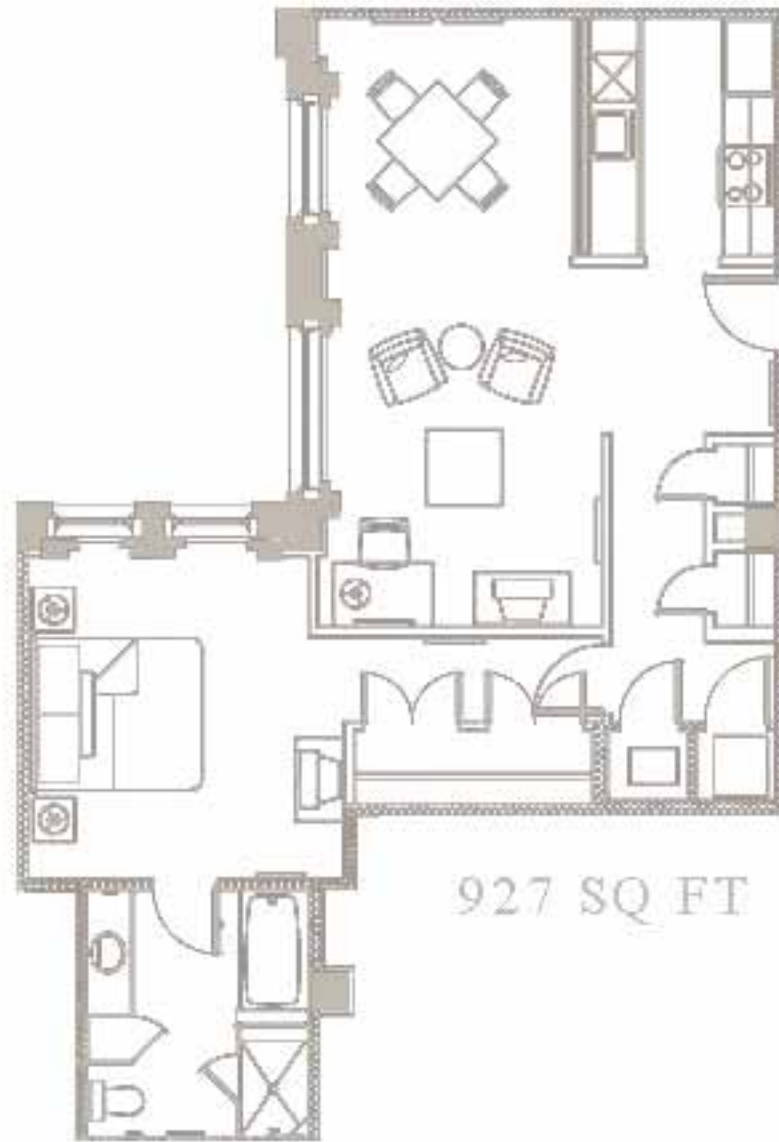

EXECUTIVE APARTMENTS AT THE CHASE PARK PLAZA
TAYLOR
ONE BED/ONE BATH

927 SQ FT

APARTMENT 672, 772, 872