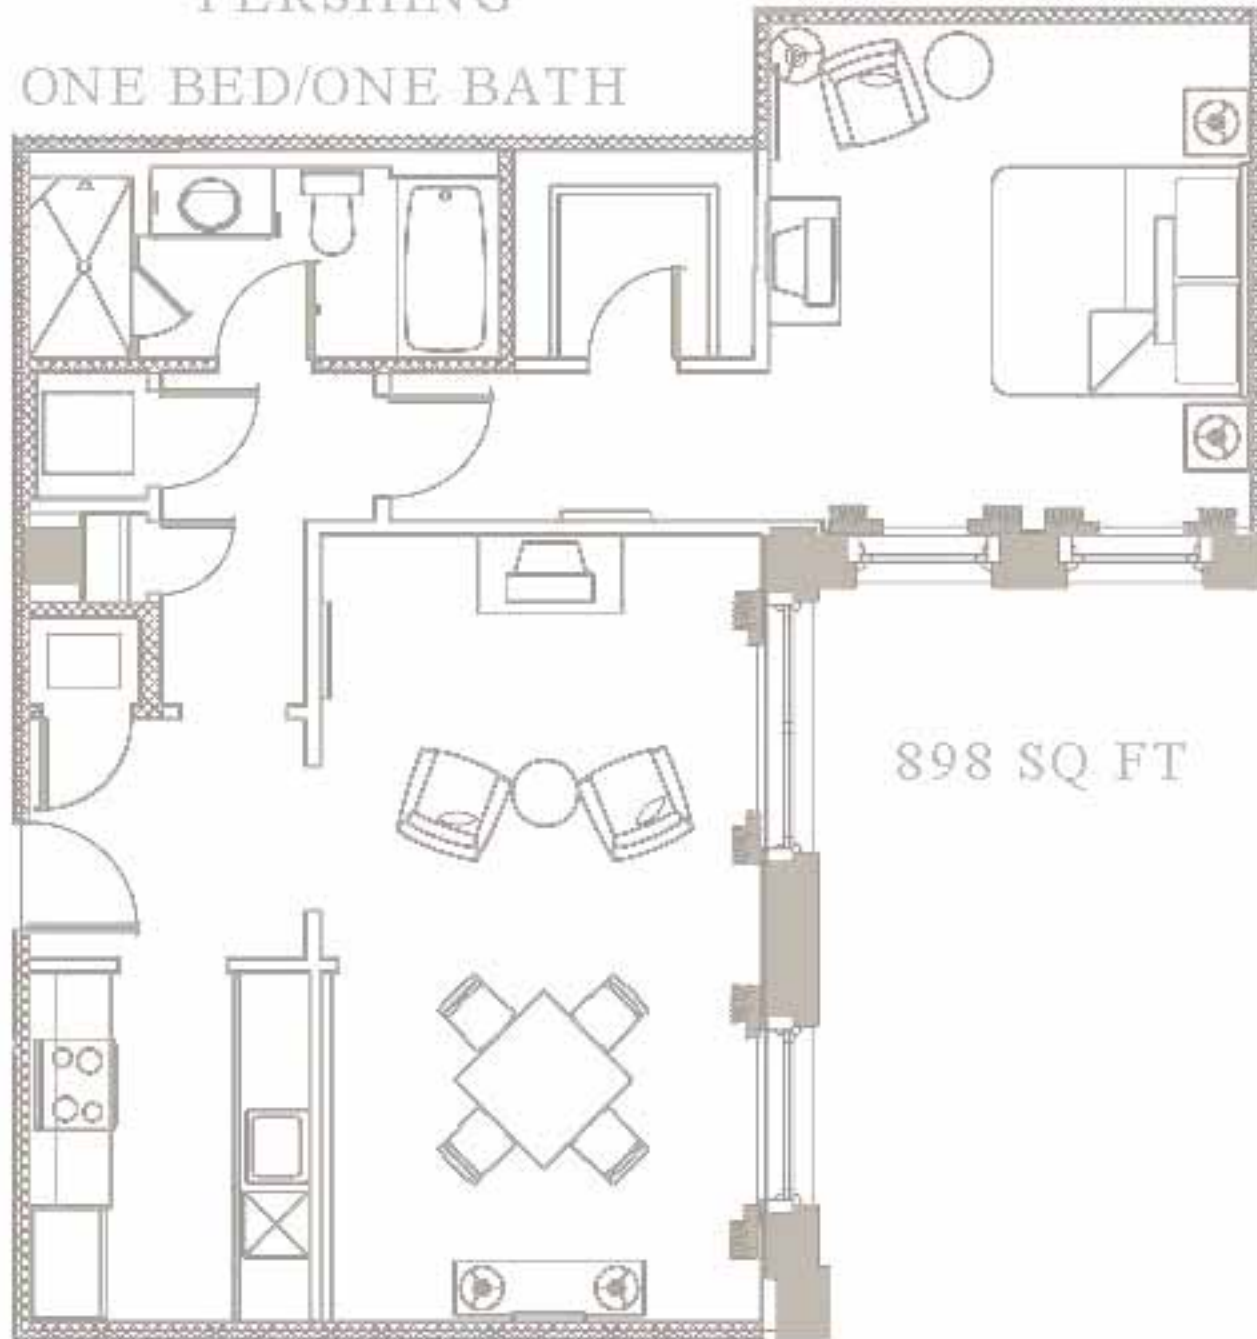

EXECUTIVE APARTMENTS AT THE CHASE PARK PLAZA

PERSHING

ONE BED/ONE BATH

APARTMENT 678, 778, 878, 680, 780, 880