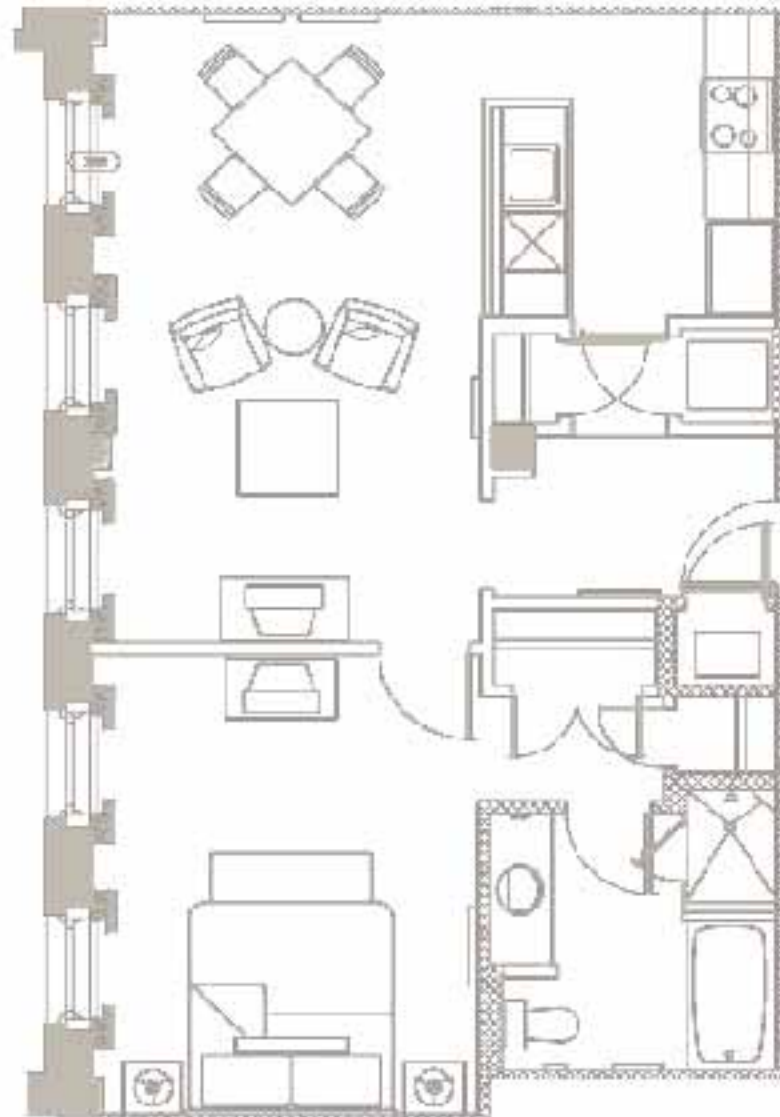

EXECUTIVE APARTMENTS AT THE CHASE PARK PLAZA
NEWSTEAD
ONE BED/ONE BATH

800 SQ FT

APARTMENT 675, 775, 875, 683, 783, 883