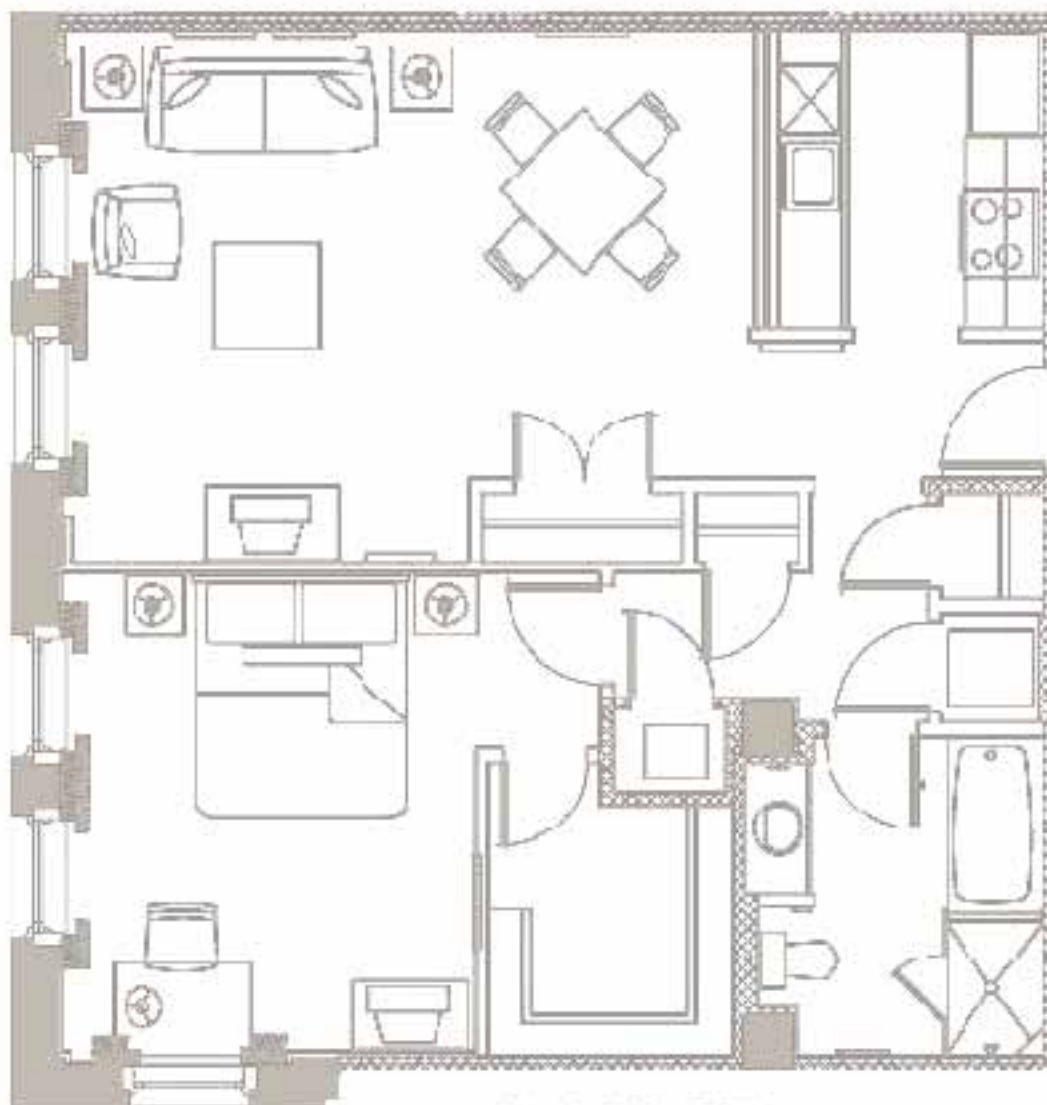

EXECUTIVE APARTMENTS AT THE CHASE PARK PLAZA

MARYLAND

ONE BED/ONE BATH

916 SQ FT

APARTMENT

674, 774, 874, 676, 776, 876
682, 782, 882, 684, 784, 884