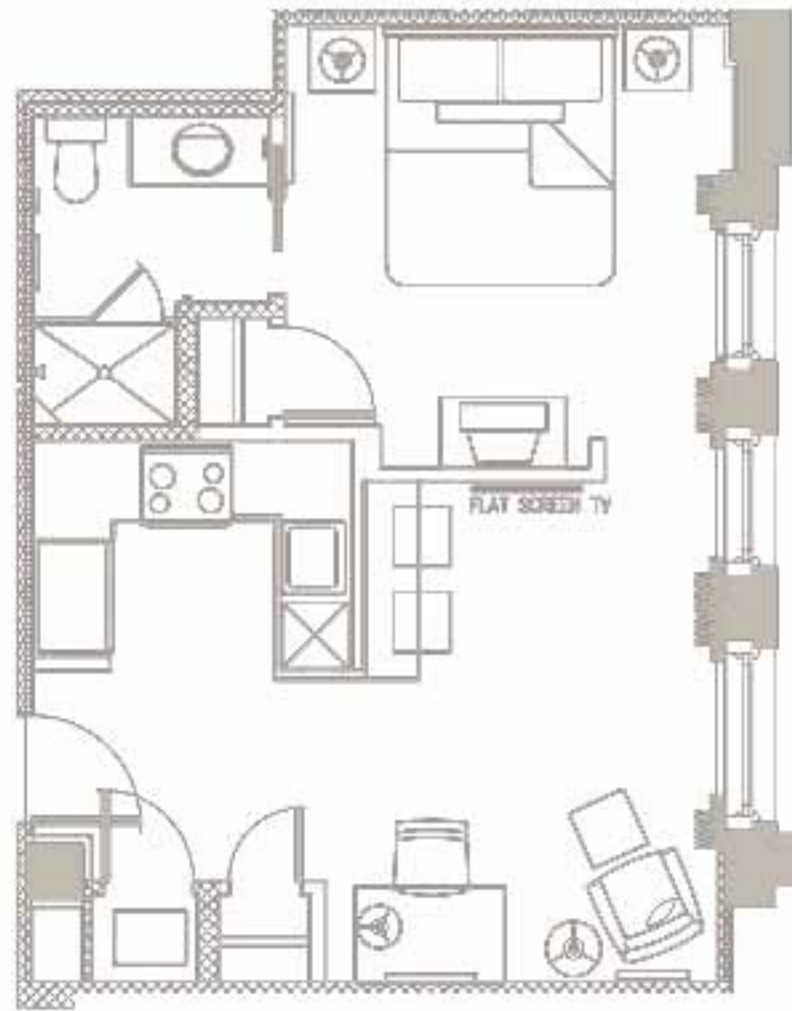

EXECUTIVE APARTMENTS AT THE CHASE PARK PLAZA  
LINDELL  
ONE BED/ONE BATH

NO WASHER/DRYER

506 SQ FT

APARTMENT 686, 786, 886