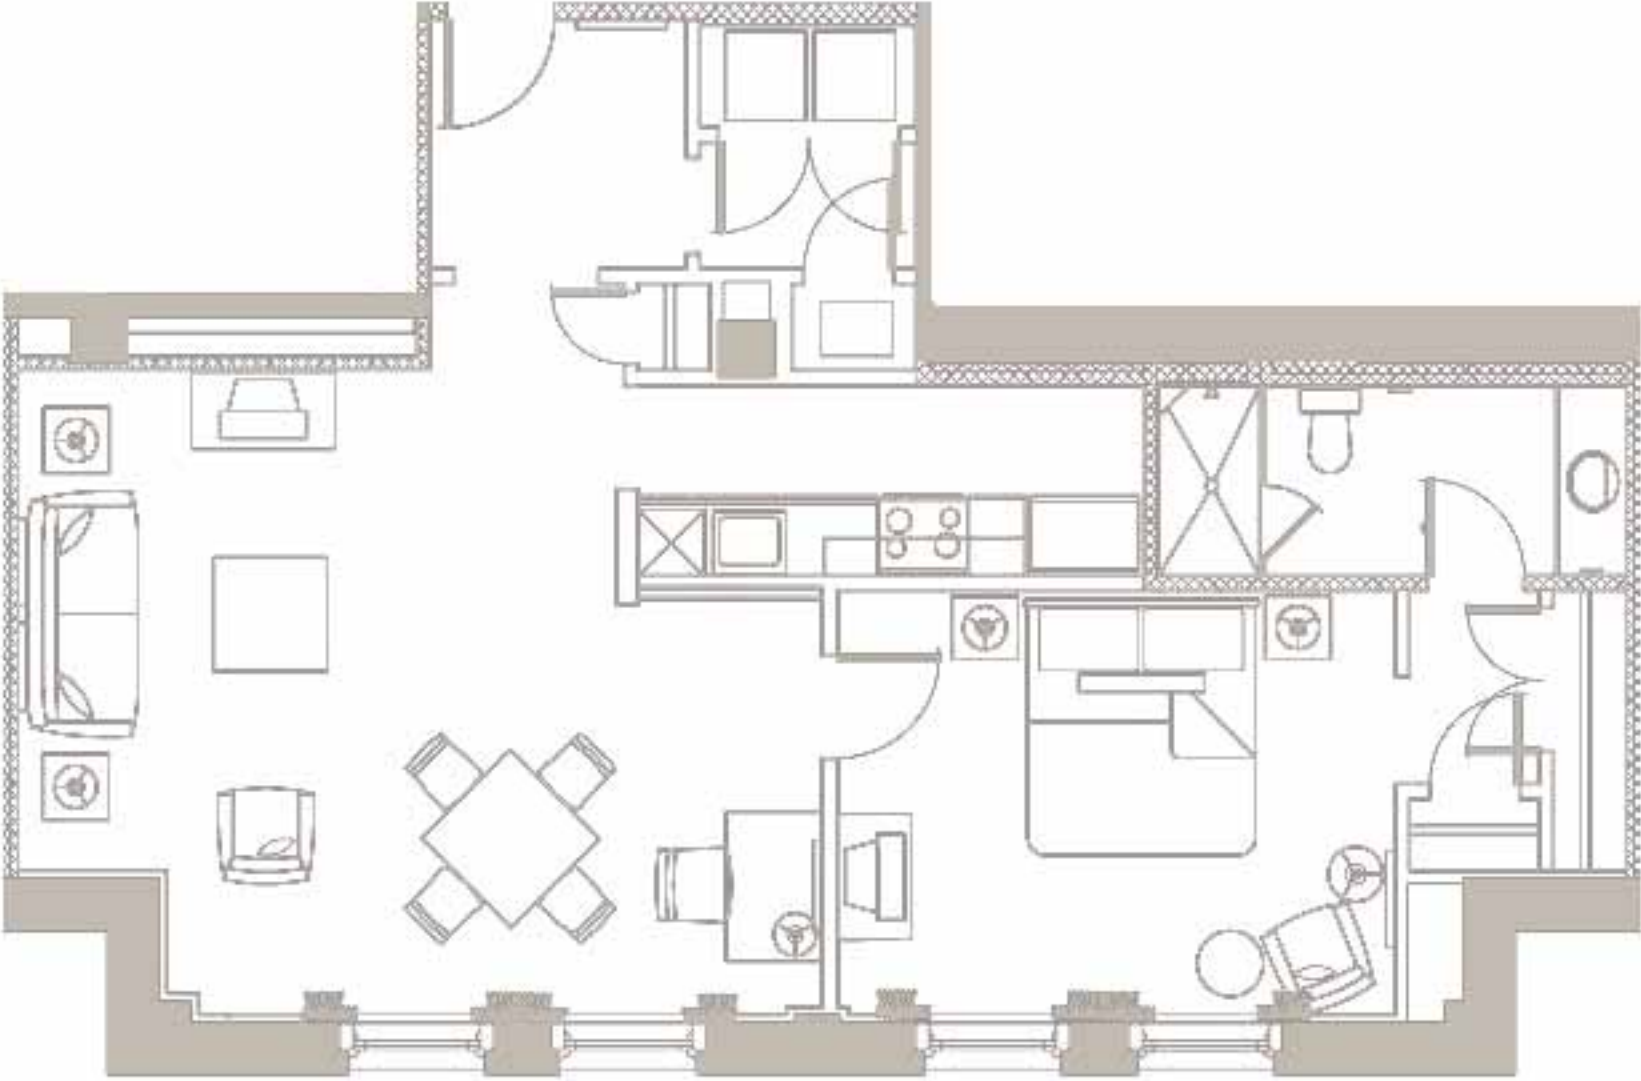

EXECUTIVE APARTMENTS AT THE CHASE PARK PLAZA
LACLEDE
ONE BED/ONE BATH

926 SQ FT

APARTMENT 679, 779, 889