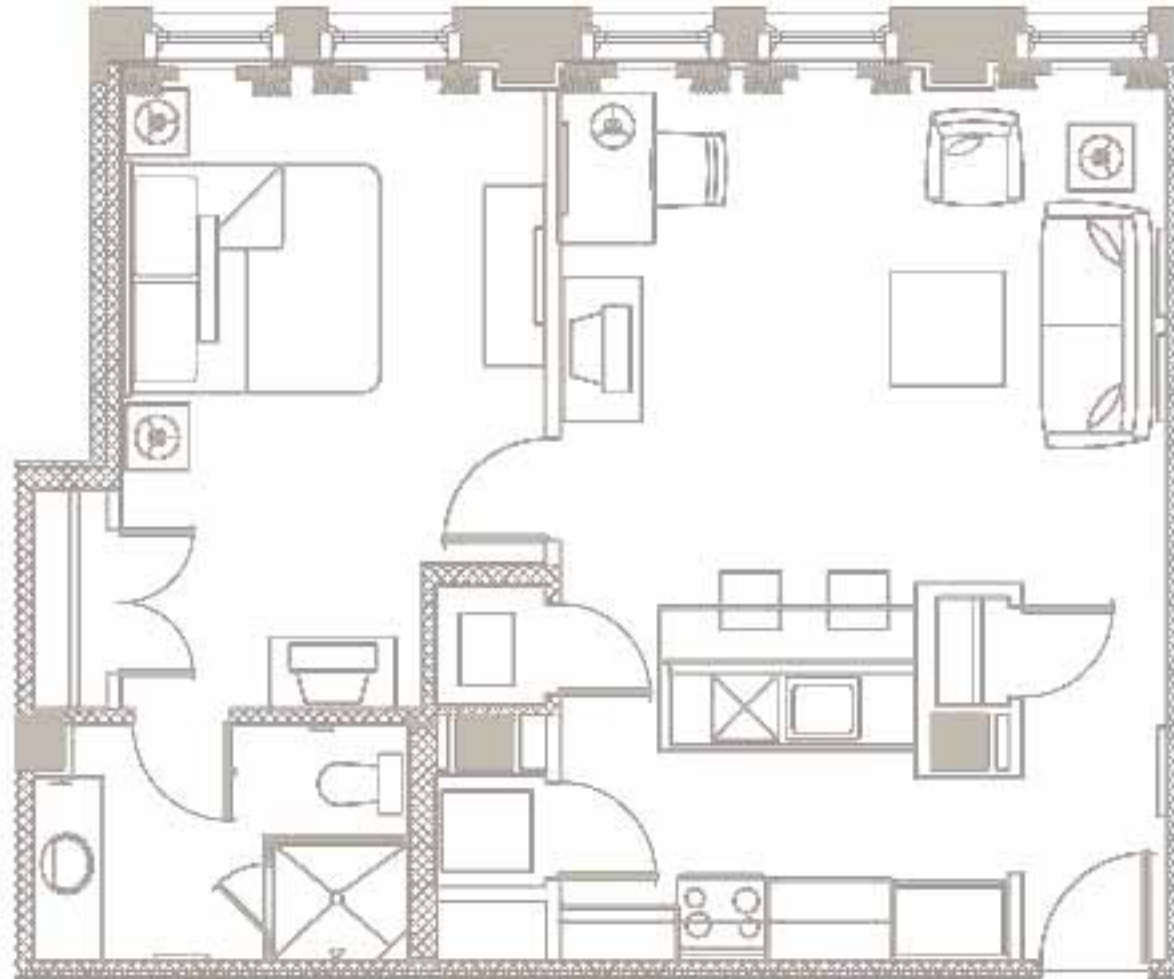

EXECUTIVE APARTMENTS AT THE CHASE PARK PLAZA
EUCLID
ONE BED/ONE BATH

809 SQ FT

APARTMENT 670, 770, 870, 671, 771, 871